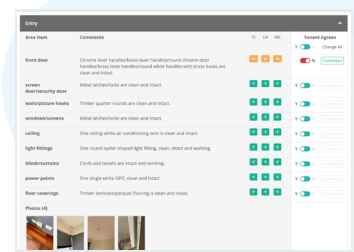

Introducing MRI Inspect. This flexible user-friendly inspection tool reduces time spent on property inspections and seamlessly integrates into Property Tree and VaultRE. Easy to use while you're on the road with our fast and reliable Mobile App.

Why use MRI Inspect

Faster Inspections

Take it Mobile

Paperless Condition Reports

Features Include

No limits

No limits on photos, inspections or devices.

Custom Reports

Customise report format and content.

Integration

Fully integrated with Property Tree and VaultRE software

Fast Photos

Fast photo capture per area and fast photo upload on web and flexible web editing.

Android App