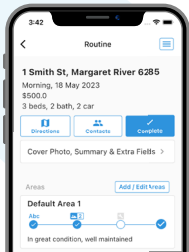

Introducing MRI Inspect. This flexible user-friendly inspection tool reduces time spent on property inspections and seamlessly integrates into Property Tree and VaultRE. Easy to use while you're on the road with our fast and reliable Mobile App.

Why use MRI Inspect

Faster Inspections

Take it Mobile

Paperless Condition Reports

Features Include

No limits

No limits on photos, inspections or devices.

Custom Reports

Customise report format and content.

Integration

Fully integrated with Property Tree and VaultRE software

Fast Photos

Fast photo capture per area and fast photo upload on web and flexible web editing.

Android App