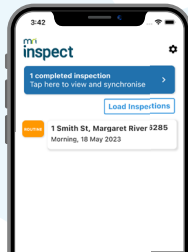

Introducing MRI Inspect. This flexible user-friendly inspection tool reduces time spent on property inspections and seamlessly integrates into Property Tree and VaultRE. Easy to use while you're on the road with our fast and reliable Mobile App.

Why use MRI Inspect

Faster Inspections

Take it Mobile

Paperless Condition Reports

Features Include

No limits

No limits on photos, inspections or devices.

Custom Reports